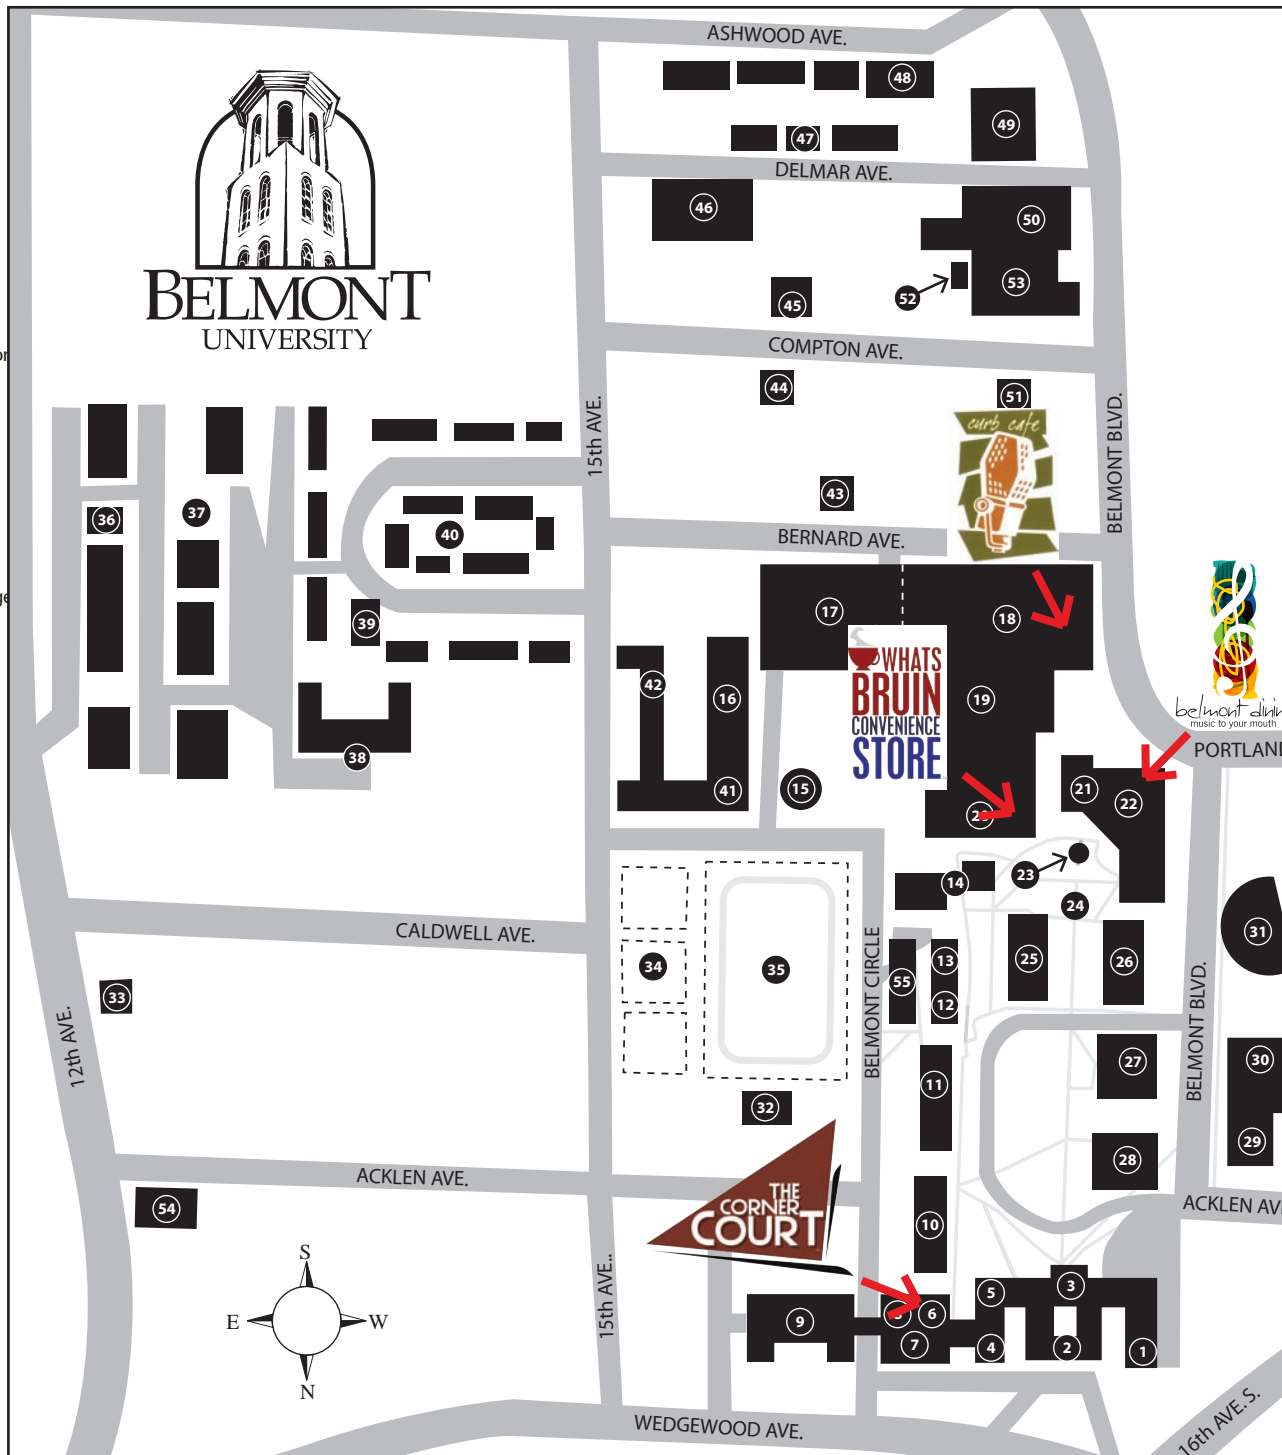

# CAMPUS MAP

## ALPHABETICAL LISTING

- 24 Amphitheatre, Kitty B. West
- 15 Aviary
- 5 Barbara Massey Hall
- 20 Beaman Student Life Center
- 23 Bell Tower
- 48 Belmont Commons
- 47 Belmont Commons Clubhouse
- 50 Belmont Heights Baptist Church
- 13 Belmont Little Theatre
- 3 Belmont Mansion
- 4 Black & White Dining Room
- 39 Bruin Hills Club House
- 40 Bruin Hills
- 22 Campus Security
- 21 Career Services, 2nd Floor
- 45 Center for Social Entrepreneurship & Service Learning (CSESL), 1513 Compton
- 41 Counseling Services
- 18 Curb Event Center & Curb Cafe
- 8 Curb Music Business Center
- 17 Curb Parking Garage
- 34 Davis Tennis Center
- 49 Department of Sport Science
- 52 Dynamo Room
- 1 Fidelity Hall
- 2 Freeman Hall
- 22 Gabhart Student Center
- 9 Gordon E. Inman Center & Parking Garage
- 12 Hail Hall
- 10 Heron Hall
- 37 Hillside
- 36 Hillside Clubhouse
- 26 Hitch Science Building
- 21 International Education, 2nd Floor
- 42 Kennedy Hall
- 29 Leu Art Gallery
- 31 Leu Center for the Visual Arts
- 30 Library, Lila D. Bunch
- 19 Maddox Grand Atrium
- 41 Maddox Hall
- 54 Mail Services - Central Receiving
- 55 Maple Hall
- 6 Massey Business Center, Jack C.
- 27 Massey Performing Arts Center
- 44 Max Kade House, 1508 Compton
- 43 Moench Center, 1521 Bernard
- 4 Neely Dining Room
- 7 Office of Communications/Copy Center
- 11 Pembroke Hall
- 46 Physical Therapy Building
- 14 Plant Operations - Maintenance
- 32 Psychology Department Building
- 16 Residence Life
- 33 Security Operations Center
- 21 Student Health Services, 2nd Floor
- 53 Theater Complex
- 38 Thrailkill Hall & Parking Garage
- 22 University Bookstore
- 22 University Cafeteria
- 22 University Ministries
- 25 Wheeler Humanities Building
- 35 Whitten Field
- 28 Wilson Music Building
- 51 Women's Honors House, 1524 Compton
- 16 Wright Hall